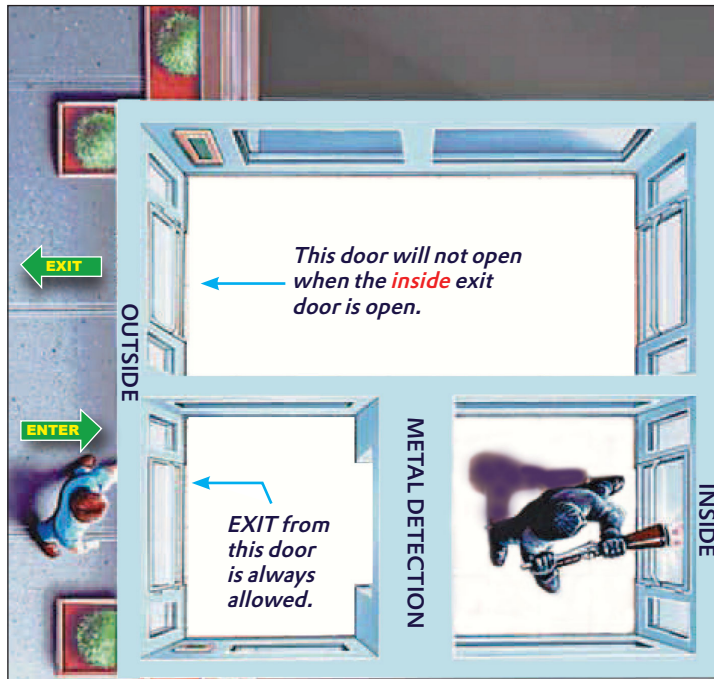

Entrance Control System (ECS)

The First Line of Defense Against Armed Entry

HAMILTON
BY **GUNNEBO**®

Entrance Control System (ECS)

Helps prevent takeover robberies and large weapons use.

Use the security system that establishes a line of defense outside your building. Hamilton Entrance Control's unique and sophisticated entrance and exit monitoring system makes a takeover robbery almost impossible. It can prevent criminals from bringing firearms such as handguns, shotguns, and assault rifles into your building.

This door will not open when the outside exit door is open.

A person can NOT enter this door if:

1. A person is carrying a large mass of metal, or a firearm, that sets off the weapons detector.
2. The outside door is open.

ENTRANCE CONTROL CONSOLE

The newly designed ECS console handles four to six entrance doors with touch-screen controls and allows complete control of all entrance and exit functions from one location.

- Weapons Detector Indicator
- Admit Switch
- Emergency Release Switch
- ECS Audio Console Panel
- Full-duplex, crystal clear audio system
- Door Locking Control Switches

FEATURES

The Hamilton Entrance Control System protects with:

- MULTI-LEVEL MONITORING. A METAL DETECTOR AND MOTION SENSORS ARE USED TO LIMIT ACCESS THROUGH THE ENTRANCE AND EXIT TO YOUR BUILDING. THIS MAKES IT EXTREMELY DIFFICULT FOR MORE THAN ONE PERSON TO ENTER AT THE SAME TIME.
- BULLET-RESISTIVE GLASS
- STANDARD CONFIGURATION IS LEVEL 1, BULLET RESISTIVE RIOT GLASS. LEVEL 2 AND LEVEL 3 ARE OPTIONAL.
- STAINLESS-STEEL CONSTRUCTION
- WARNING ALERT: KEY PERSONNEL IS ALERTED WHENEVER A METAL MASS REACHES THE DETECTOR. IN THE EVENT OF AN ALERT, THE INSIDE ENTRANCE DOOR REMAINS LOCKED UNTIL SECURITY PERSONNEL RELEASES IT.
- OPTIONAL VIDEO SURVEILLANCE PACKAGE